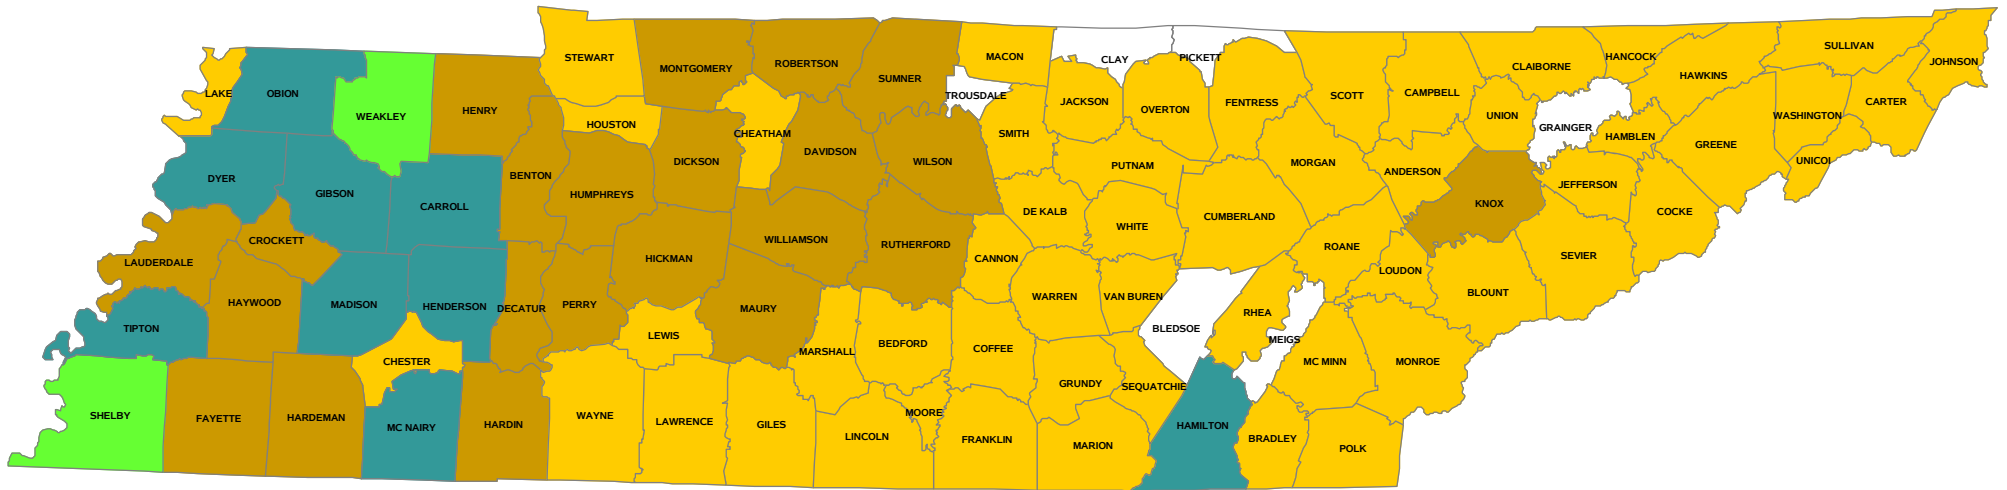

# THE UNIVERSITY OF TENNESSEE AT MARTIN ENROLLMENT BY GEOGRAPHIC DISTRIBUTION Fall 2022

**TN Residents: 6,259    Residents of Other States: 570    International Students: 44**

Enrollment     1 to 49     50 to 199     200 to 499     500 or Above